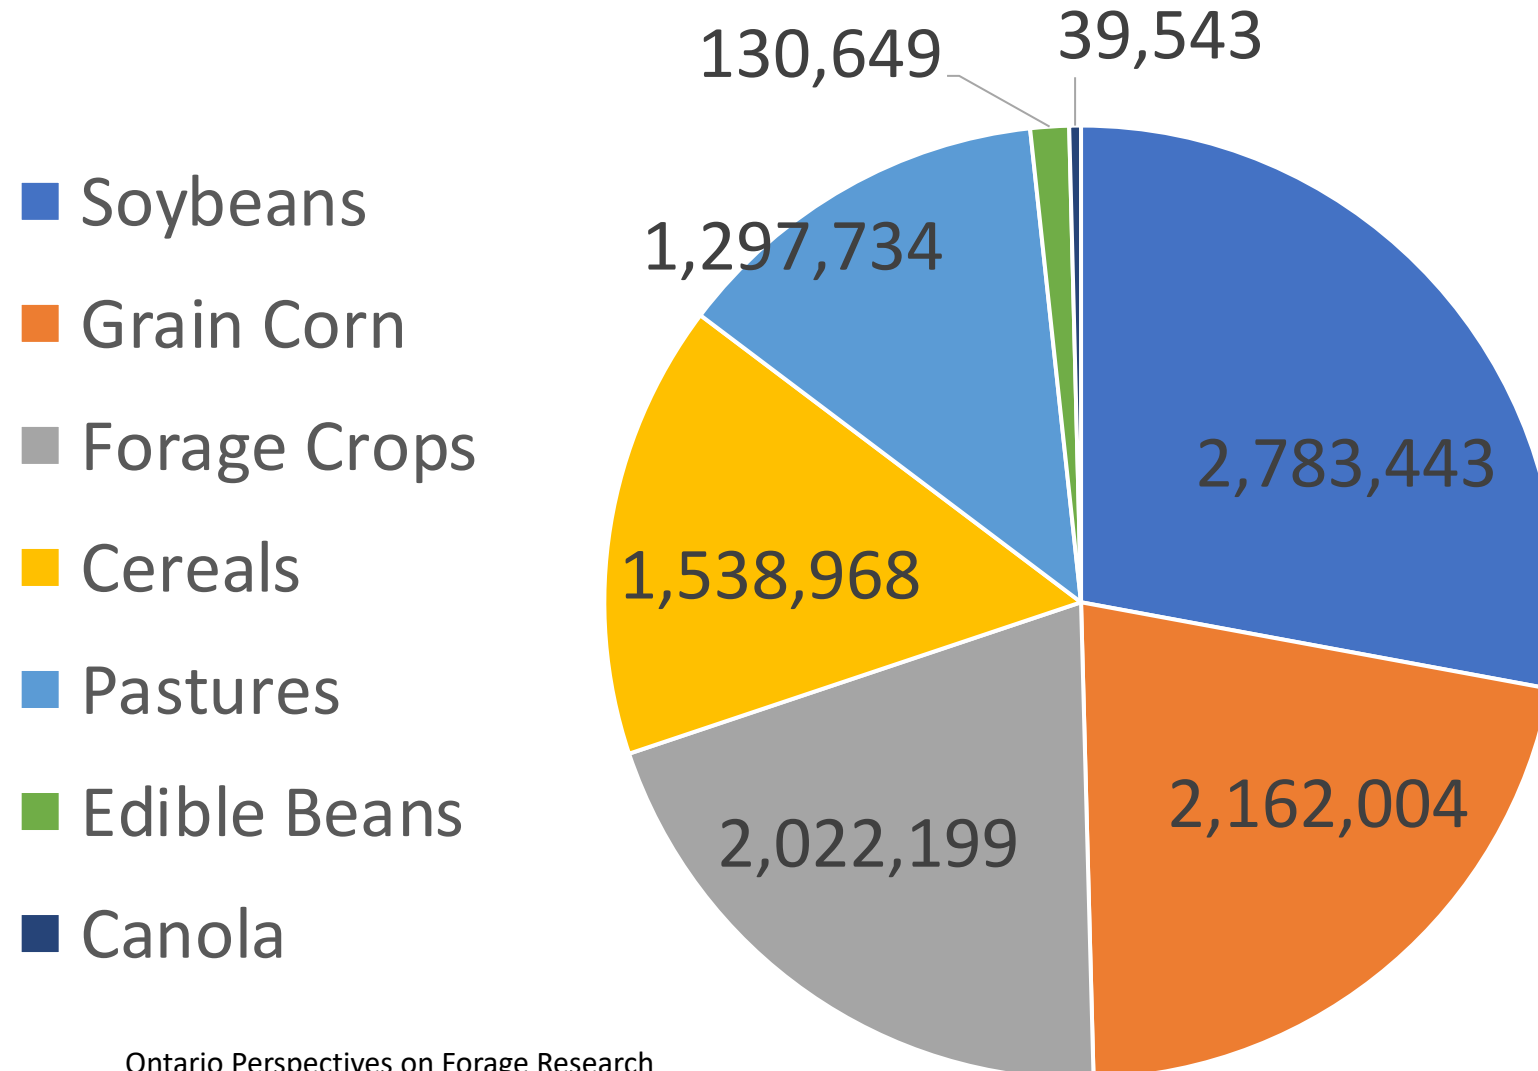

Major Field Crop Acres in Ontario

Statistics Canada. Table 32-10-0416-01 Hay and field crops