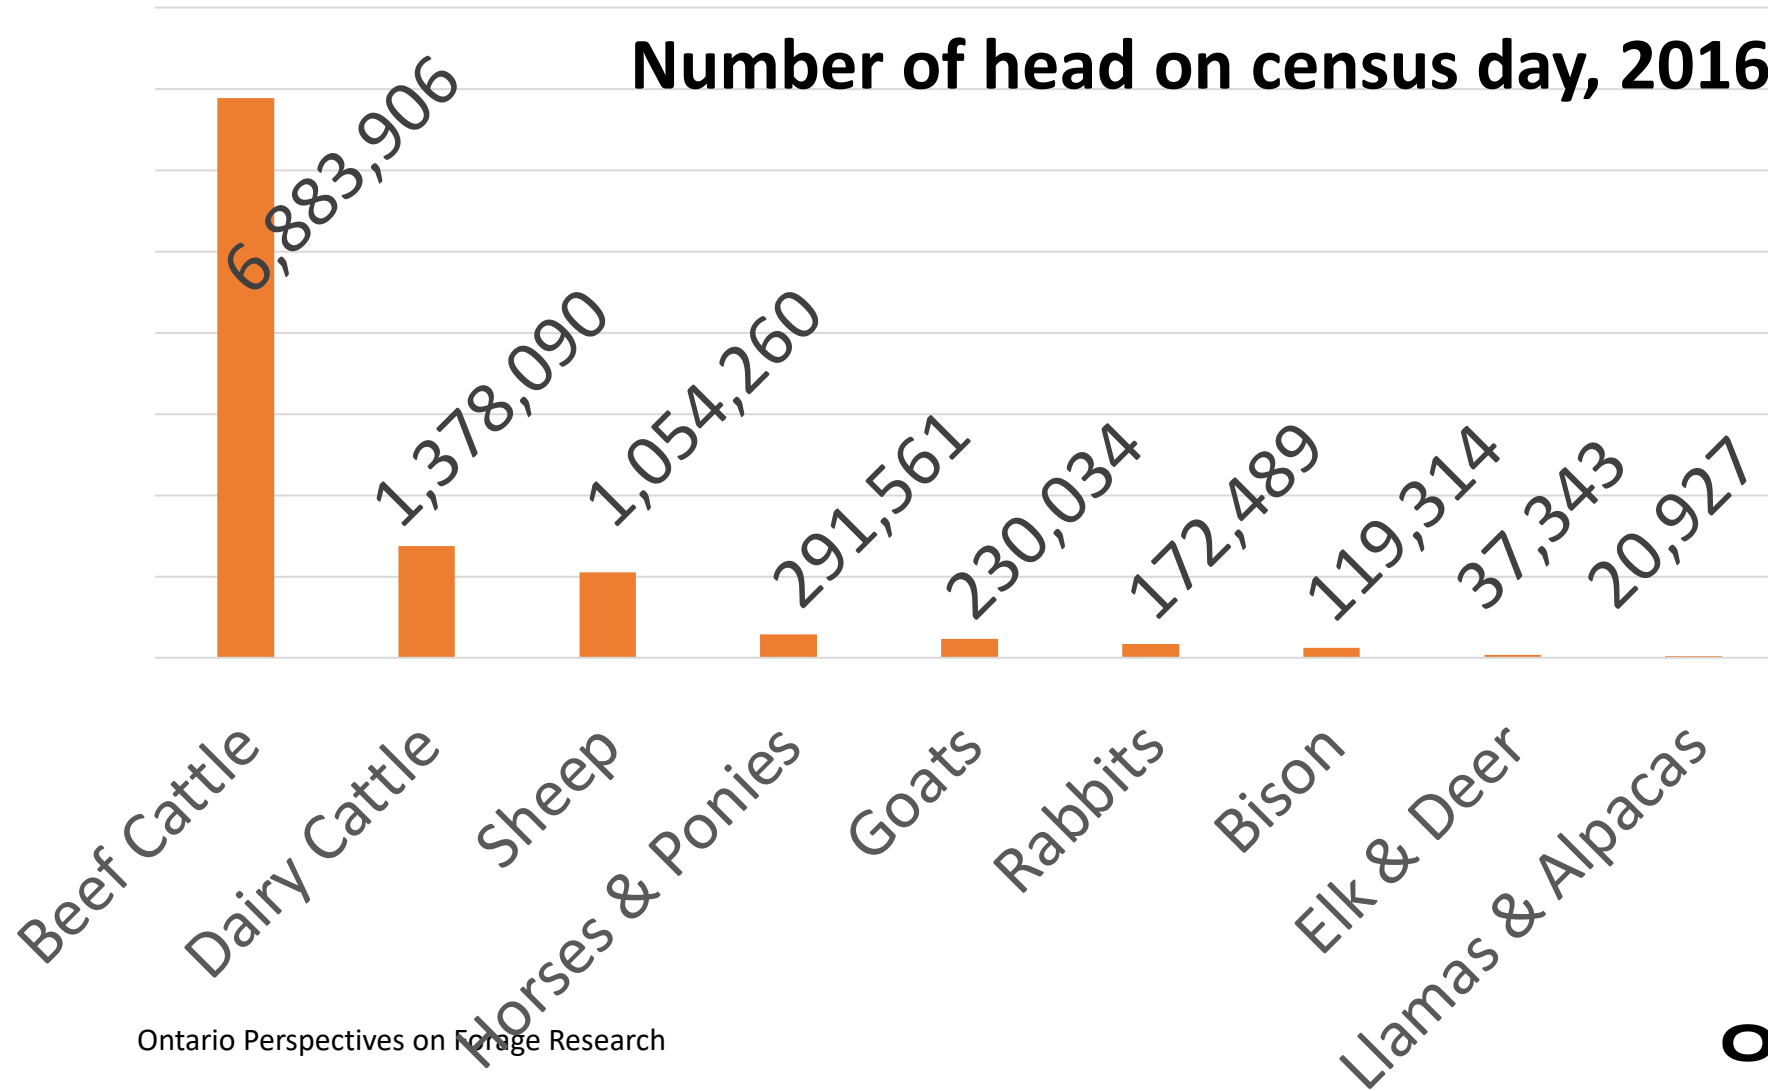

Farmland Use (Acreage) in Ontario

CANSIM Tables 004-0203 and 004-0213

Ontario Livestock Sectors Reliant on Forages

Statistics Canada. Tables 32-10-0424-01, 32-10-0425-01, 32-10-0427-01

Major Field Crop Acres in Ontario