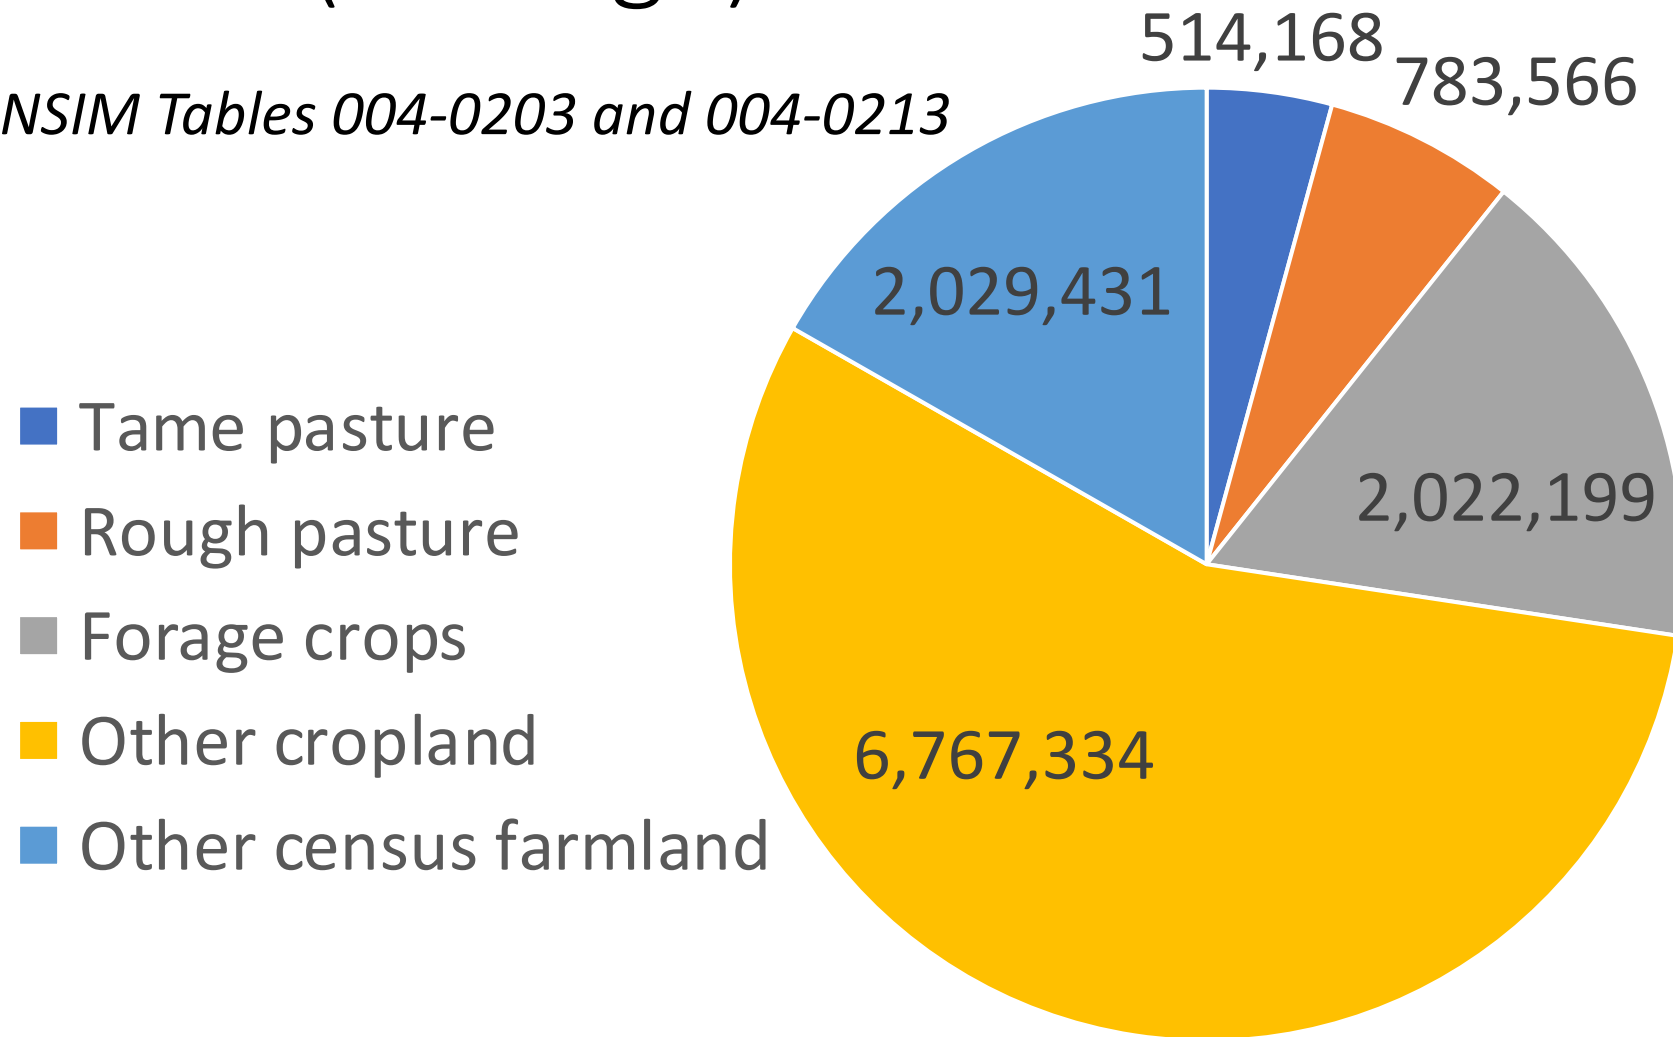

Farmland Use (Acreage) in Ontario

CANSIM Tables 004-0203 and 004-0213

Ontario Livestock Sectors Reliant on Forages

Statistics Canada. Tables 32-10-0424-01, 32-10-0425-01, 32-10-0427-01

Major Field Crop Acres in Ontario